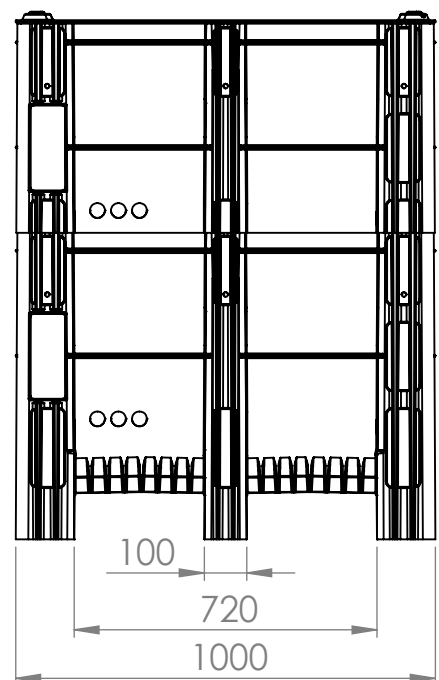

Welding line

Product Name: ACE2 SH1230

Catalog/Model #: 2402500000

Weight: 56.61 kg | Gen. Tolerance:  $\pm 3\%$

Superior handling & storage solutions

+972-2450-700 [dolav@dolav.com](mailto:dolav@dolav.com)