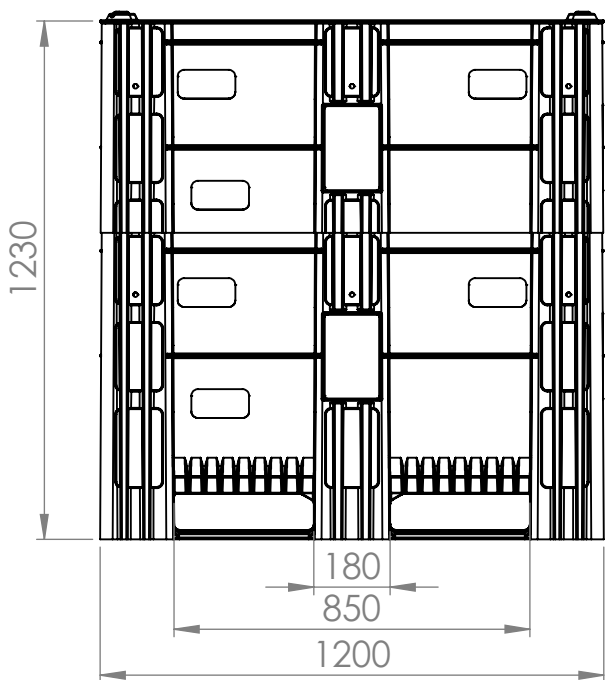

Welding line

Product Name: ACE2 SH1230

Catalog/Model #: 2402500000

Weight: 56.61 kg | Gen. Tolerance:  $\pm 3\%$

Superior handling & storage solutions

+972-2450-700 [dolav@dolav.com](mailto:dolav@dolav.com)