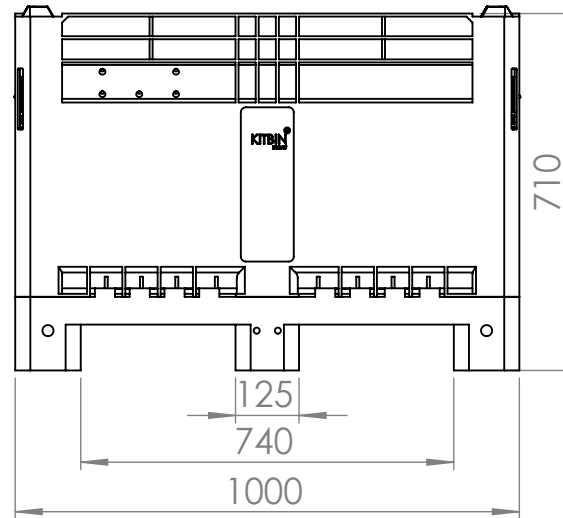

# KitBin

Superior handling &  
storage solutions

Dolav plastic products cooperative society LTD  
Kibbutz Dvir, M.P Hanegev 8533000, Israel

+972-72-2450-700 +972-8-9111700  
dolav@dolav.com dolav.com

**Catalogue No: 1400000**  
**Dimension Tolerance: 1%**