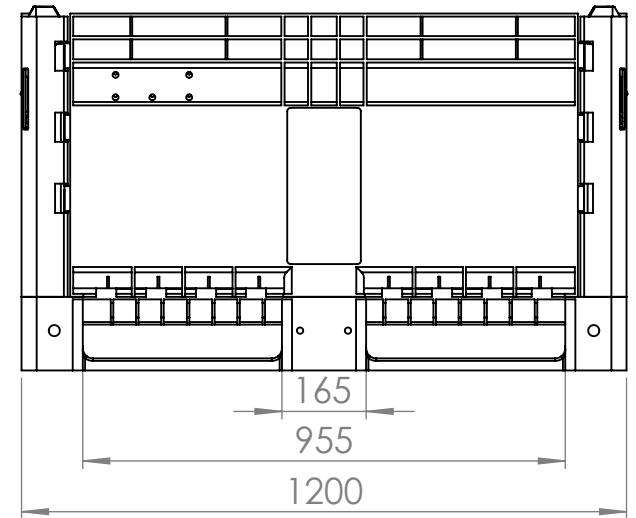

# KitBin

Superior handling &  
storage solutions

Dolav plastic products cooperative society LTD  
Kibbutz Dvir, M.P Hanegev 8533000, Israel

+972-72-2450-700 +972-8-9111700  
dolav@dolav.com dolav.com

**Catalogue No: 1400000**  
**Dimension Tolerance: 1%**