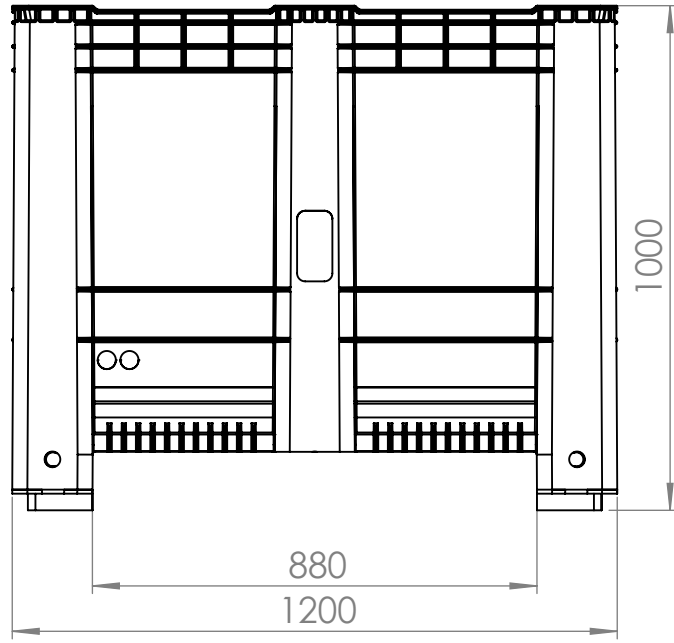

Dolav Type 1200

1000mm High, 4 feet

Superior handling & storage solutions

Dolav plastic products cooperative society LTD
Kibbutz Dvir, M.P Hanegev 8533000, Israel

+972-72-2450-700 +972-8-9111700
dolav@dolav.com dolav.com

Catalogue No: 2010100000
Dimension Tolerance: 1%