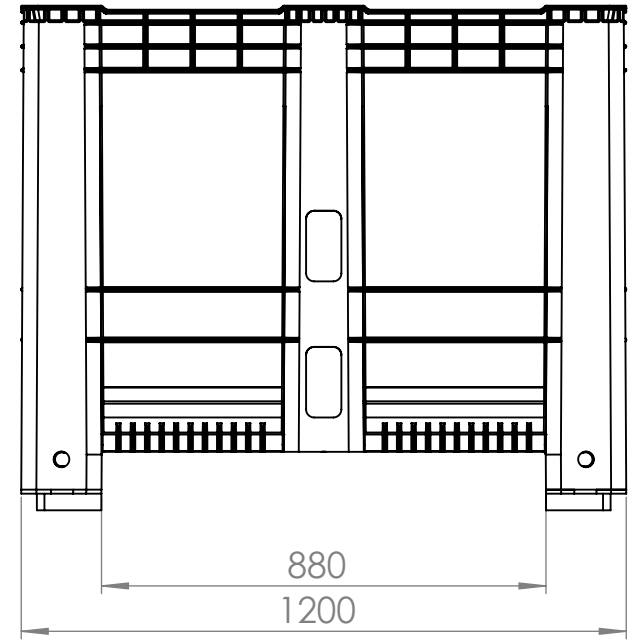

Dolav Type 1200

1000mm High, 4 feet

Superior handling & storage solutions

Dolav plastic products cooperative society LTD
Kibbutz Dvir, M.P Hanegev 8533000, Israel

+972-72-2450-700 +972-8-9111700
dolav@dolav.com dolav.com

Catalogue No: 2010100000
Dimension Tolerance: 1%