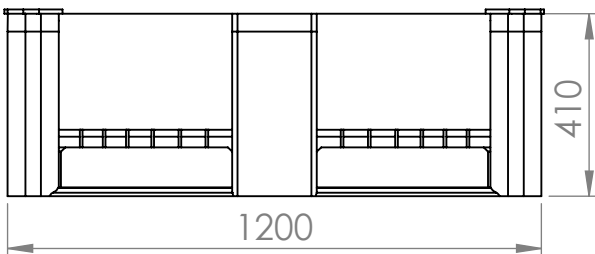

Top view (without base)

Product Name: BP1000 Solid SW1740 SH410  
with metal base for 4 barrels

Catalog/Model #: 53000031

Weight: kg

| Gen. Tolerance:  $\pm 1\%$

Superior handling & storage solutions

+972-2450-700 [dolav@dolav.com](mailto:dolav@dolav.com)