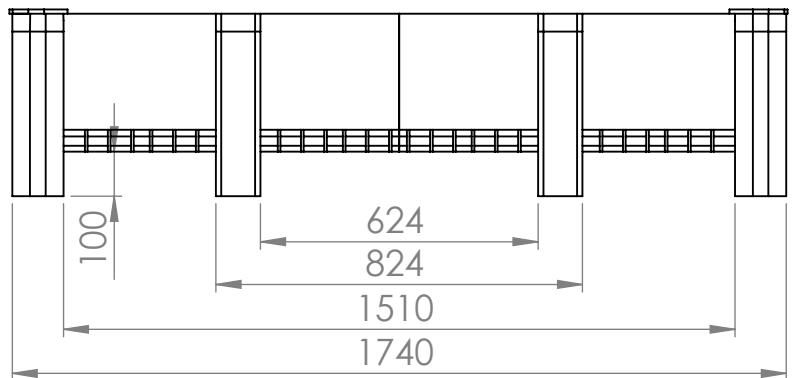

Top view (without base)

Product Name: BP1000 Solid SW1740 SH410  
with metal base for 4 barrels

Catalog/Model #: 53000031

Weight: kg

| Gen. Tolerance:  $\pm 1\%$

Superior handling & storage solutions

+972-2450-700 [dolav@dolav.com](mailto:dolav@dolav.com)