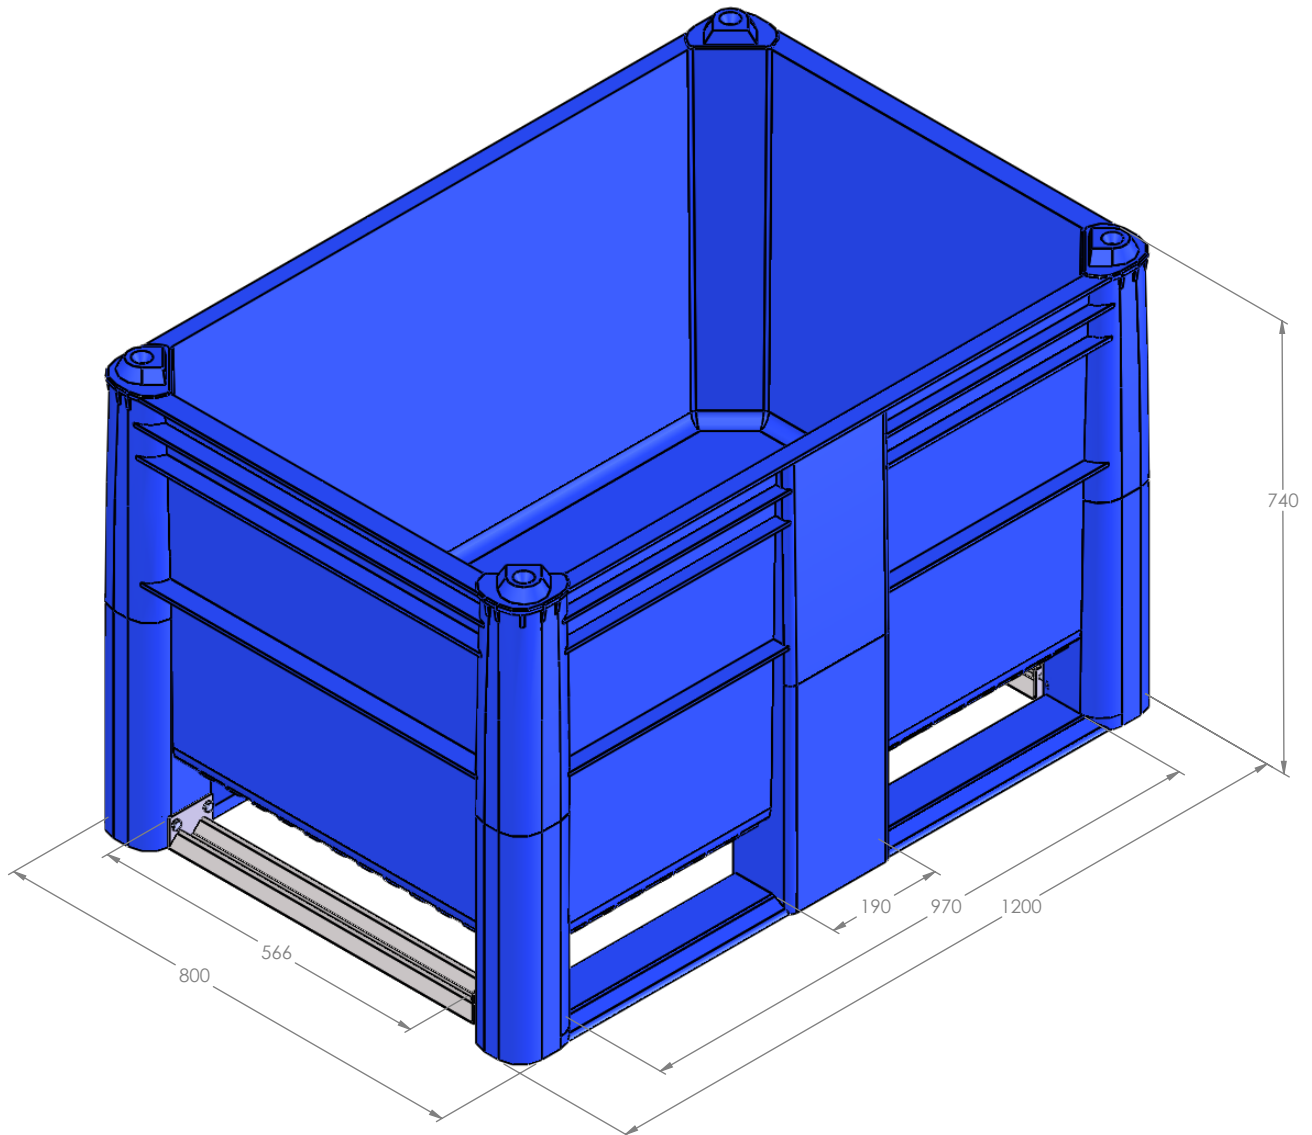

800 Box pallet with metal runner at the 800 side

Dimension Tolerance +-1%

BOX-PALLET TYPE :

800 W / S.S runners

CATALOG NO: 1000000206

DOLAV[®]

PLASTIC PRODUCTS

DOLAV PLASTIC PRODUCTS Cooperative Society Ltd